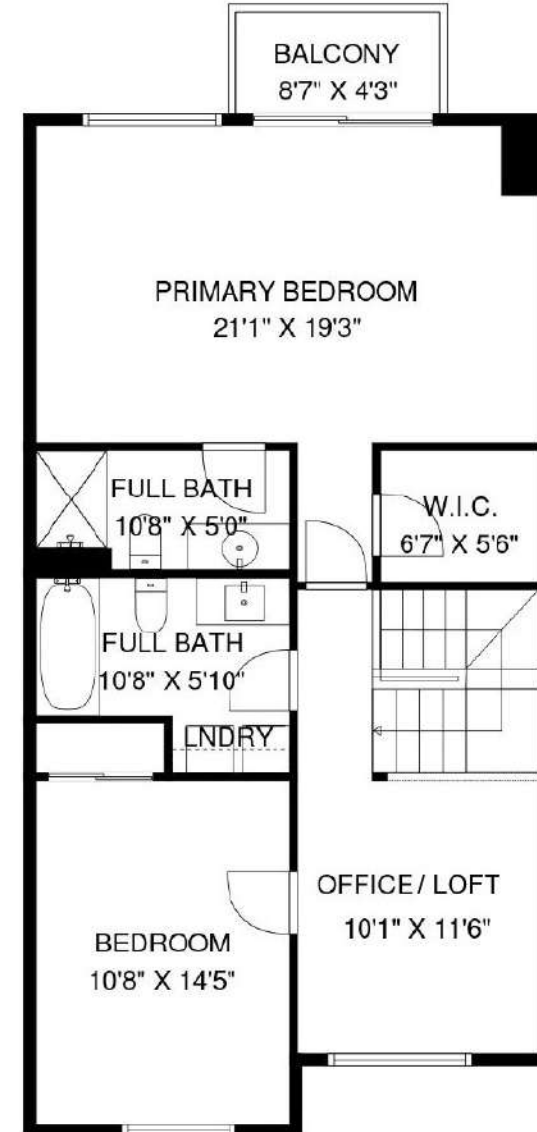

ALLISON ZIEFERT
REAL ESTATE GROUP

COMPASS

LOWER LEVEL

FIRST FLOOR

SECOND FLOOR

12 Louisburg Square | Verona, New Jersey
2 Bedrooms | 2.5 Bathrooms

NOT TO SCALE - This floor plan is provided for illustration purposes only.
Room positions and dimensions are approximate and should be independently measured for accuracy.