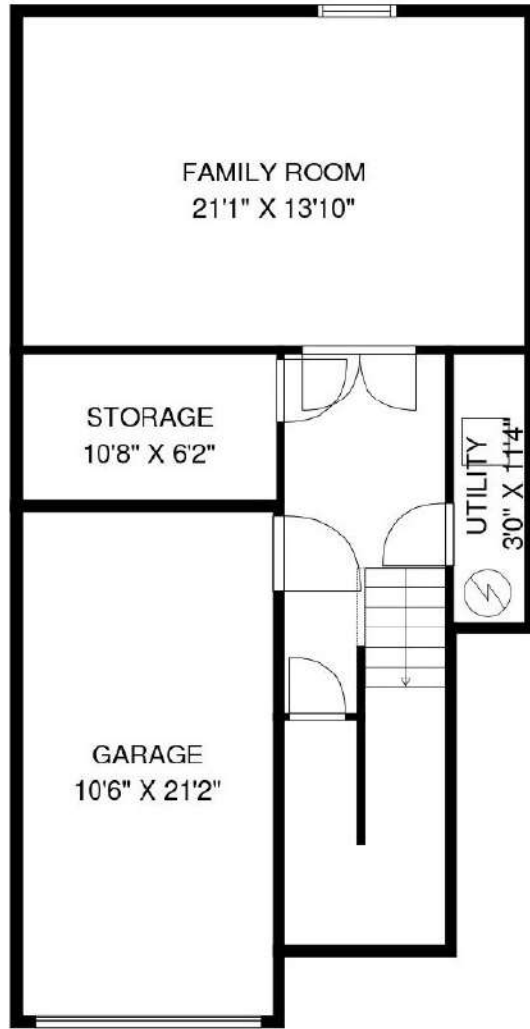

ALLISON ZIEFERT
REAL ESTATE GROUP

COMPASS

LOWER LEVEL

FIRST FLOOR

SECOND FLOOR

12 Louisburg Square | Verona, New Jersey
2 Bedrooms | 2.5 Bathrooms

NOT TO SCALE - This floor plan is provided for illustration purposes only.
Room positions and dimensions are approximate and should be independently measured for accuracy.